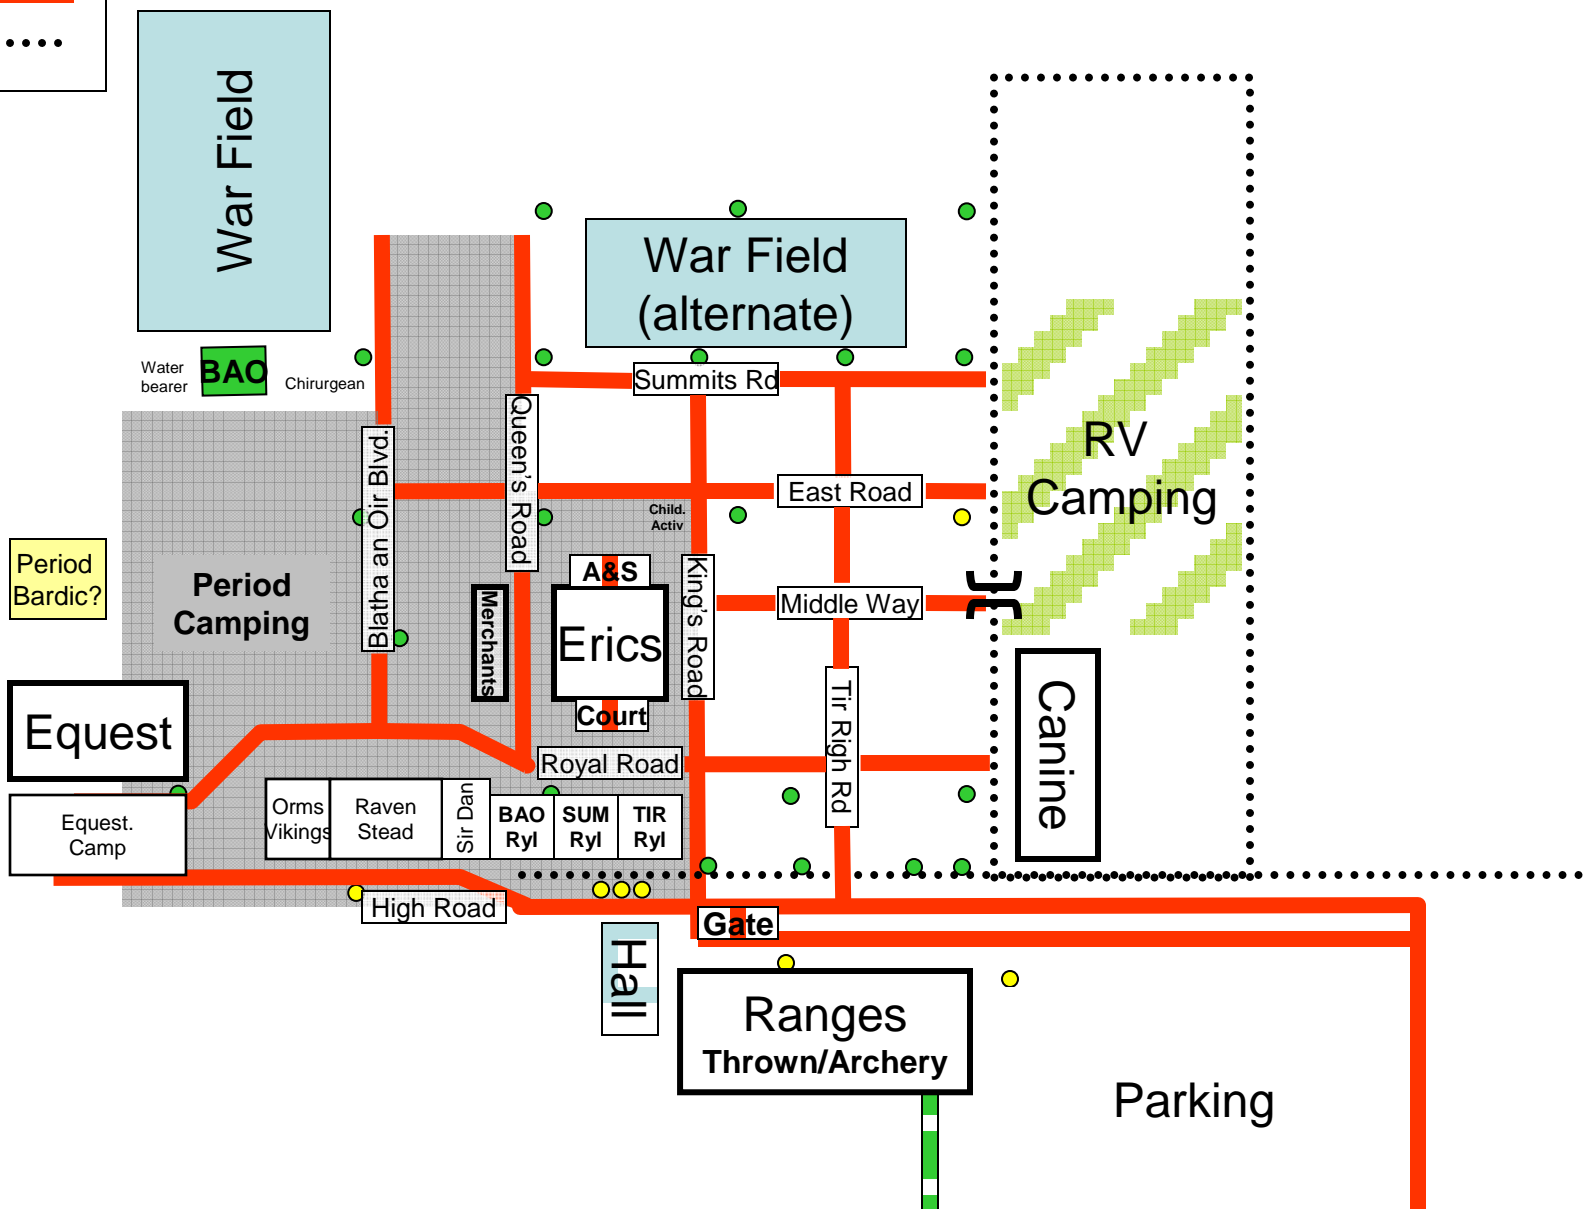

- Biffies & Water ●
- Biffies ●
- Road (40' wide) —
- Fence

□

Period Bardic?

Equest

Equest. Camp

Water bearer BAO Chirurgeon

Period Camping

Orms Vikings Raven Stead Sir Dan BAO Ryl SUM Ryl TIR Ryl

Blatha an Oir Blvd.

Merchants

Queen's Road

A&S
Eric's
Court

Royal Road

Hall

War Field (alternate)

Summits Rd

King's Road

Gate

East Road

Middle Way

Tir Righ Rd

Ranges Thrown/Archery

RV Camping
Canine

Parking